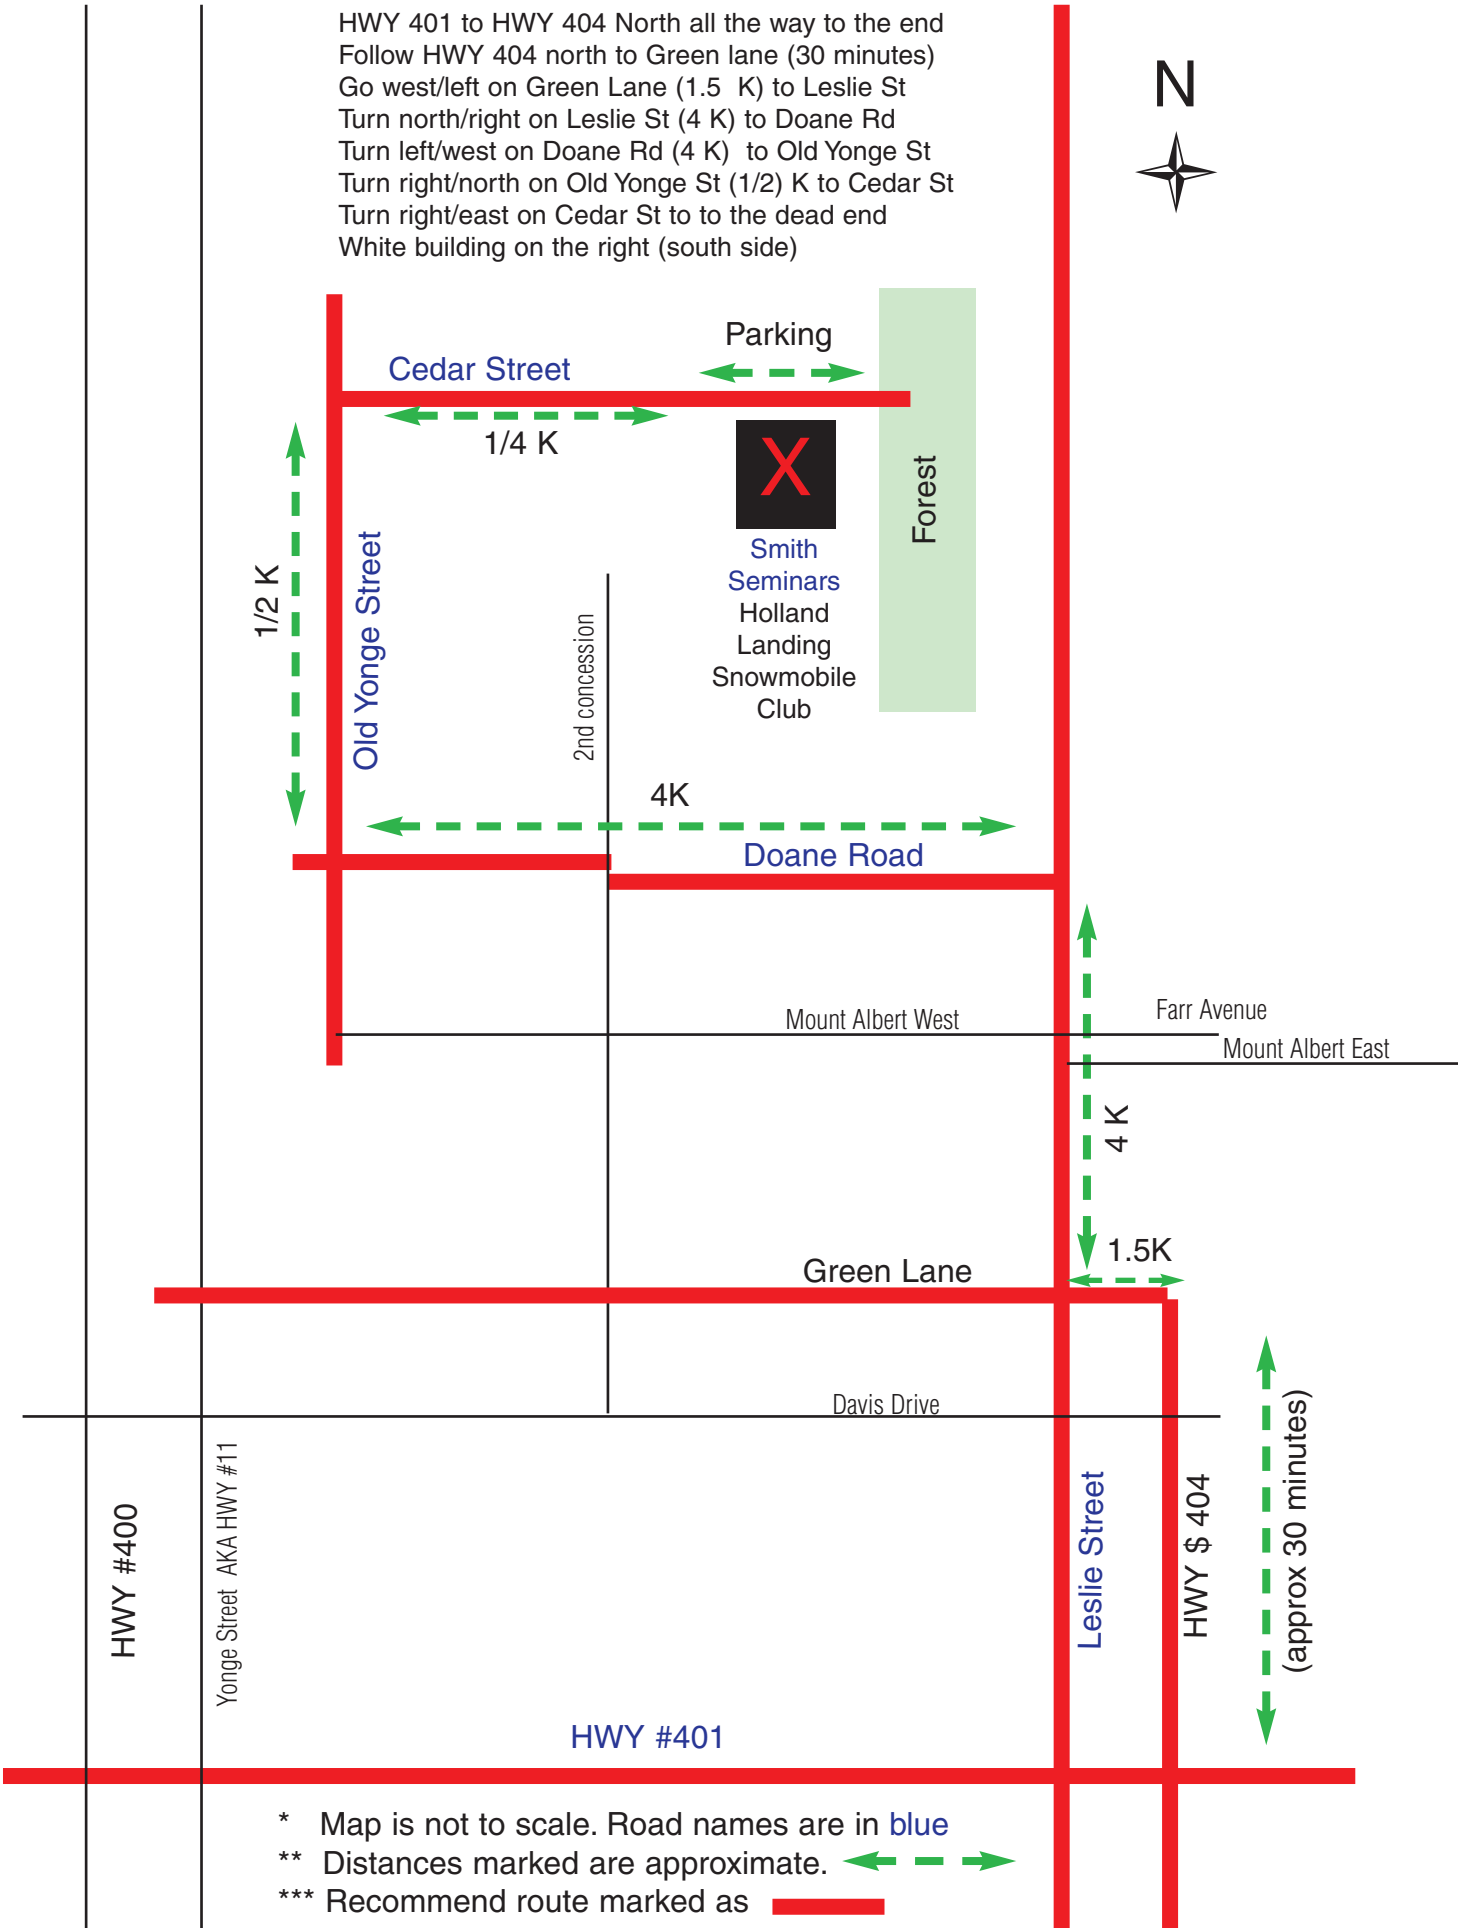

Directions to Cheryl Smith Aggression Seminars

HWY 401 to HWY 404 North all the way to the end
 Follow HWY 404 north to Green lane (30 minutes)
 Go west/left on Green Lane (1.5 K) to Leslie St
 Turn north/right on Leslie St (4 K) to Doane Rd
 Turn left/west on Doane Rd (4 K) to Old Yonge St
 Turn right/north on Old Yonge St (1/2) K to Cedar St
 Turn right/east on Cedar St to the dead end
 White building on the right (south side)

* Map is not to scale. Road names are in blue

** Distances marked are approximate.

*** Recommend route marked as